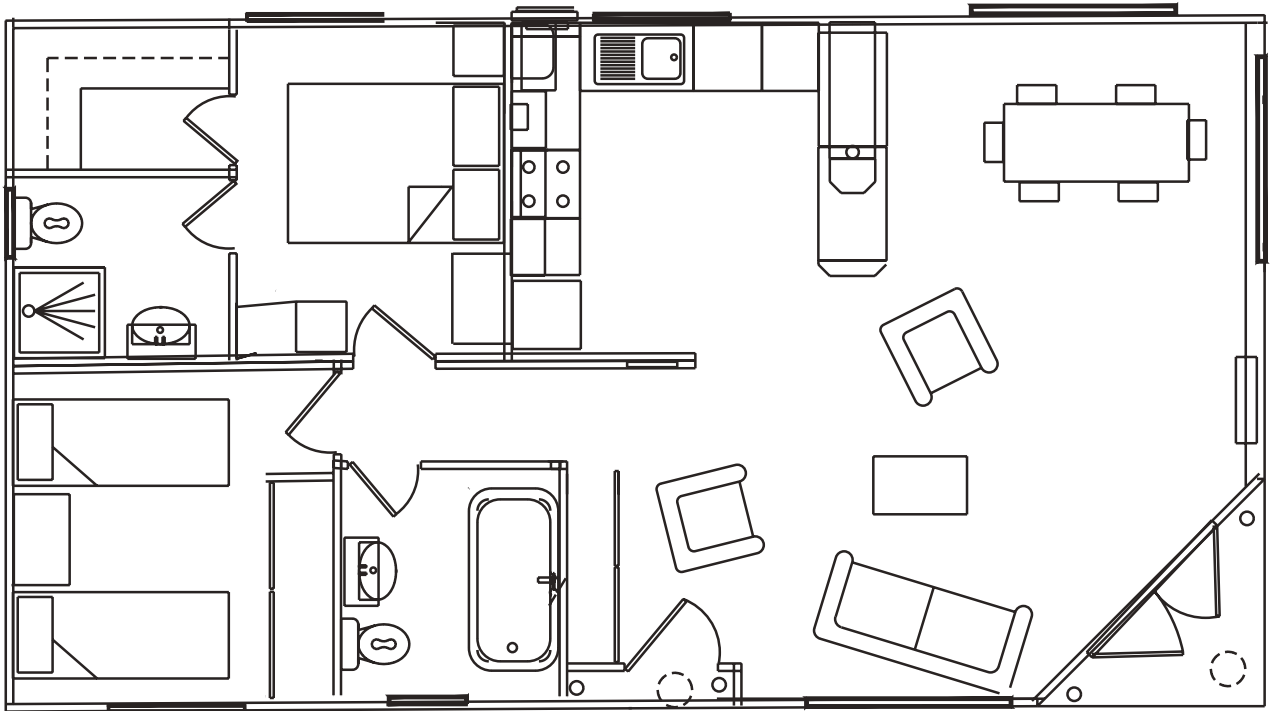

Forest Lodge

36' x 20' 2 Bedroom

40' x 20' 2 Bedroom

Forest Lodge

42' x 20' 2 Bedroom

Forest Lodge Executive

36' x 20' 2 Bedroom

40' x 20' 2 Bedroom

Forest Lodge Executive

44' x 20' 2 Bedroom

Forest Lodge Special

36' x 20' 2 Bedroom

40' x 20' 2 Bedroom

Forest Lodge Special

42' x 20' 2 Bedroom

43' x 22' 2 Bedroom

Silverton Lodge

38' x 20' 2 Bedroom

40' x 20' 2 Bedroom

Silverton Lodge

44' x 20' 2 Bedroom

45' x 20' 2 Bedroom

Sycamore Lodge

42' x 20' 2 Bedroom

44' x 20' 2 Bedroom

Sycamore Lodge

46' x 20' 3 Bedroom

48' x 20' 2 Bedroom

Sycamore Lodge

50' x 22' 3 Bedroom

Westcountry Lodge

38' x 20' 2 Bedroom