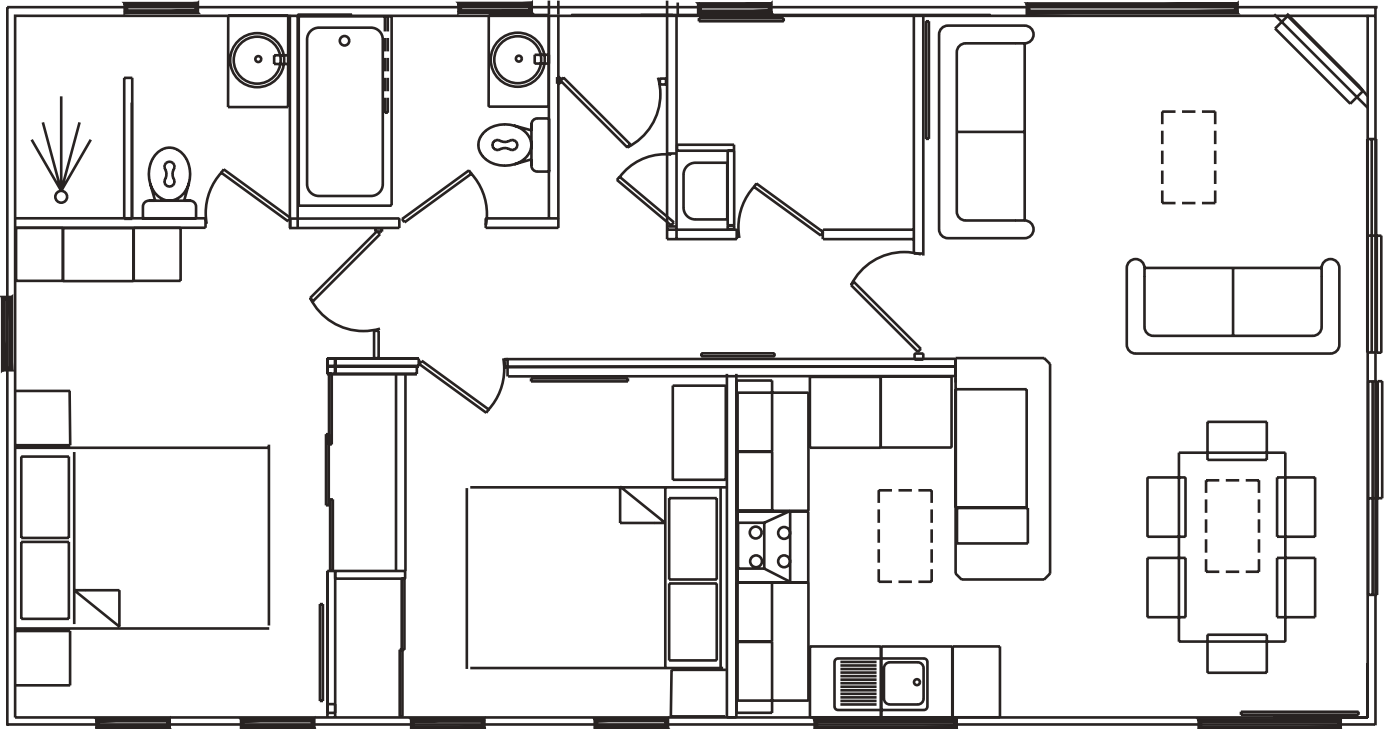

Forest Lodge

36' x 20' 2 Bedroom

40' x 20' 2 Bedroom

Forest Lodge

42' x 20' 2 Bedroom

Forest Lodge Executive

36' x 20' 2 Bedroom

40' x 20' 2 Bedroom

Forest Lodge Executive

44' x 20' 2 Bedroom

Forest Lodge Special

36' x 20' 2 Bedroom

40' x 20' 2 Bedroom

Forest Lodge Special

42' x 20' 2 Bedroom

43' x 22' 2 Bedroom

Silverton Lodge

38' x 20' 2 Bedroom

40' x 20' 2 Bedroom

Silverton Lodge

44' x 20' 2 Bedroom

45' x 20' 2 Bedroom

Sycamore Lodge

42' x 20' 2 Bedroom

44' x 20' 2 Bedroom

Sycamore Lodge

46' x 20' 3 Bedroom

48' x 20' 2 Bedroom

Sycamore Lodge

50' x 22' 3 Bedroom

Westcountry Lodge

38' x 20' 2 Bedroom