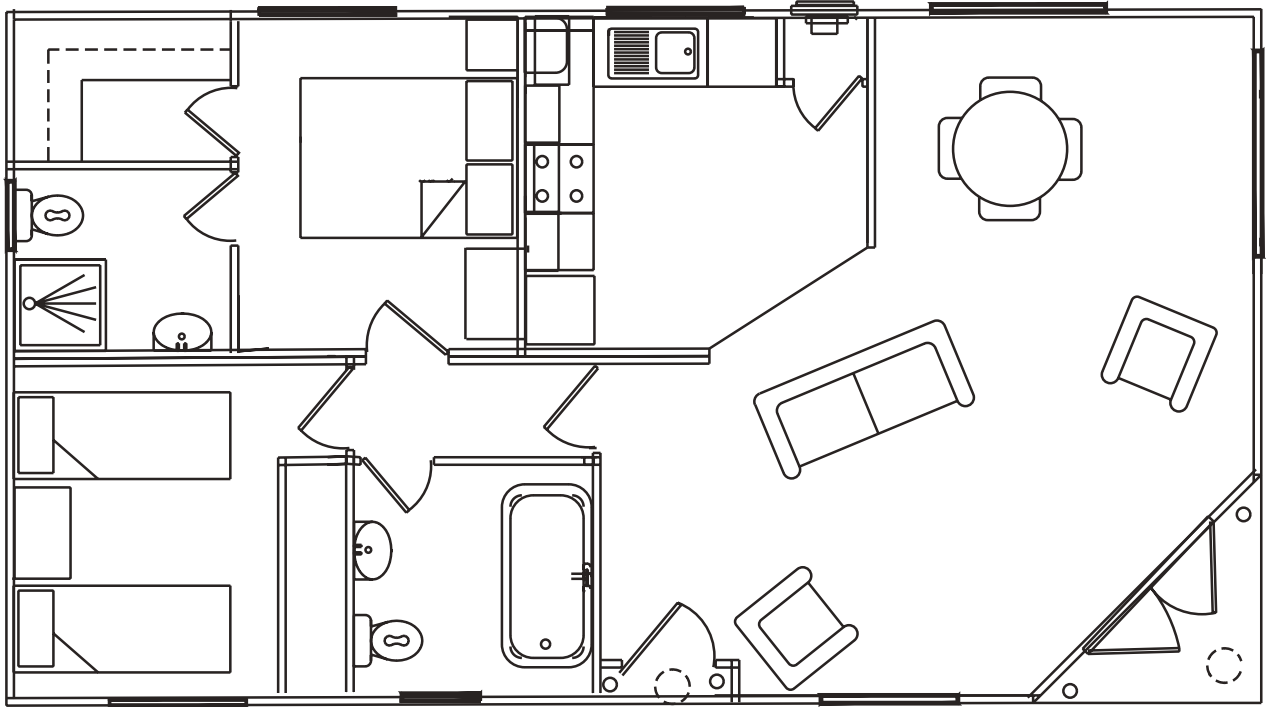

Forest Lodge

36' x 20' 2 Bedroom

40' x 20' 2 Bedroom

Forest Lodge

42' x 20' 2 Bedroom

Forest Lodge Executive

36' x 20' 2 Bedroom

40' x 20' 2 Bedroom

Forest Lodge Executive

44' x 20' 2 Bedroom

Forest Lodge Special

36' x 20' 2 Bedroom

40' x 20' 2 Bedroom

Forest Lodge Special

42' x 20' 2 Bedroom

43' x 22' 2 Bedroom

Silverton Lodge

38' x 20' 2 Bedroom

40' x 20' 2 Bedroom

Silverton Lodge

44' x 20' 2 Bedroom

45' x 20' 2 Bedroom

Sycamore Lodge

42' x 20' 2 Bedroom

44' x 20' 2 Bedroom

Sycamore Lodge

46' x 20' 3 Bedroom

48' x 20' 2 Bedroom

Sycamore Lodge

50' x 22' 3 Bedroom

Westcountry Lodge

38' x 20' 2 Bedroom