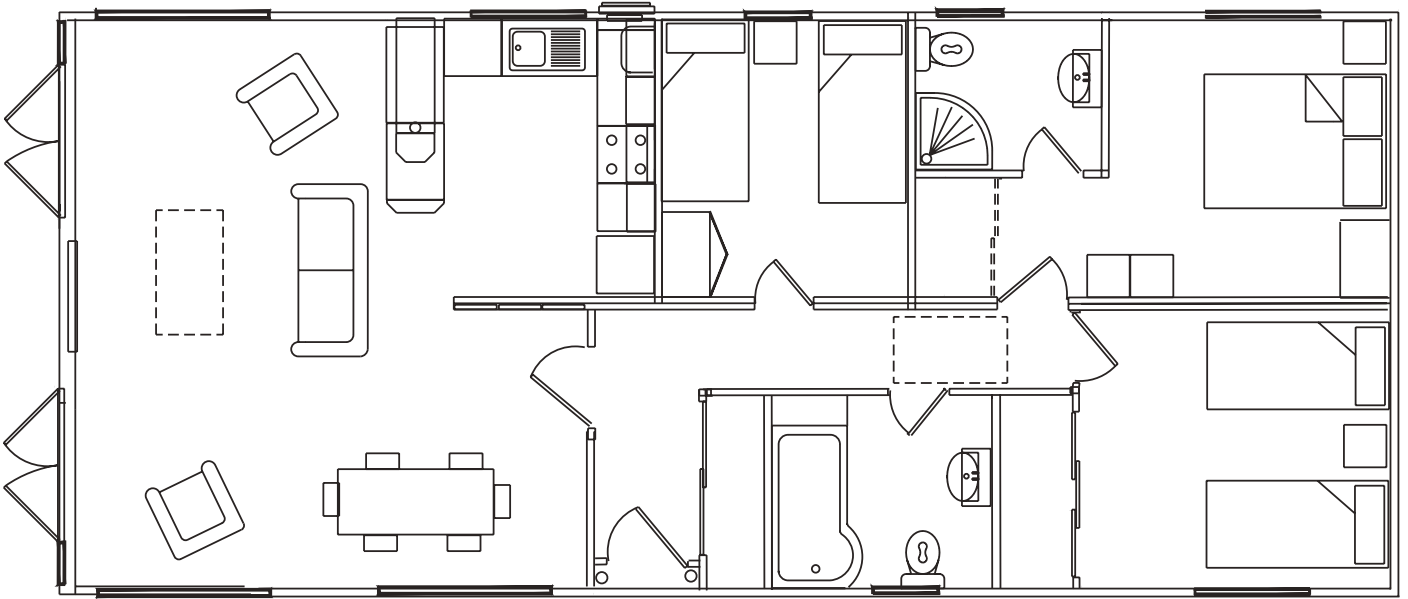

Forest Lodge Executive

44' x 20' 2 Bedroom

Forest Lodge Special

36' x 20' 2 Bedroom

40' x 20' 2 Bedroom

Forest Lodge Special

42' x 20' 2 Bedroom

43' x 22' 2 Bedroom

Silverton Lodge

38' x 20' 2 Bedroom

40' x 20' 2 Bedroom

Silverton Lodge

44' x 20' 2 Bedroom

45' x 20' 2 Bedroom

Sycamore Lodge

42' x 20' 2 Bedroom

44' x 20' 2 Bedroom

Sycamore Lodge

46' x 20' 3 Bedroom

48' x 20' 2 Bedroom

Sycamore Lodge

50' x 22' 3 Bedroom

Westcountry Lodge

38' x 20' 2 Bedroom

40' x 20' 2 Bedroom

Westcountry Lodge

42' x 20' 2 Bedroom