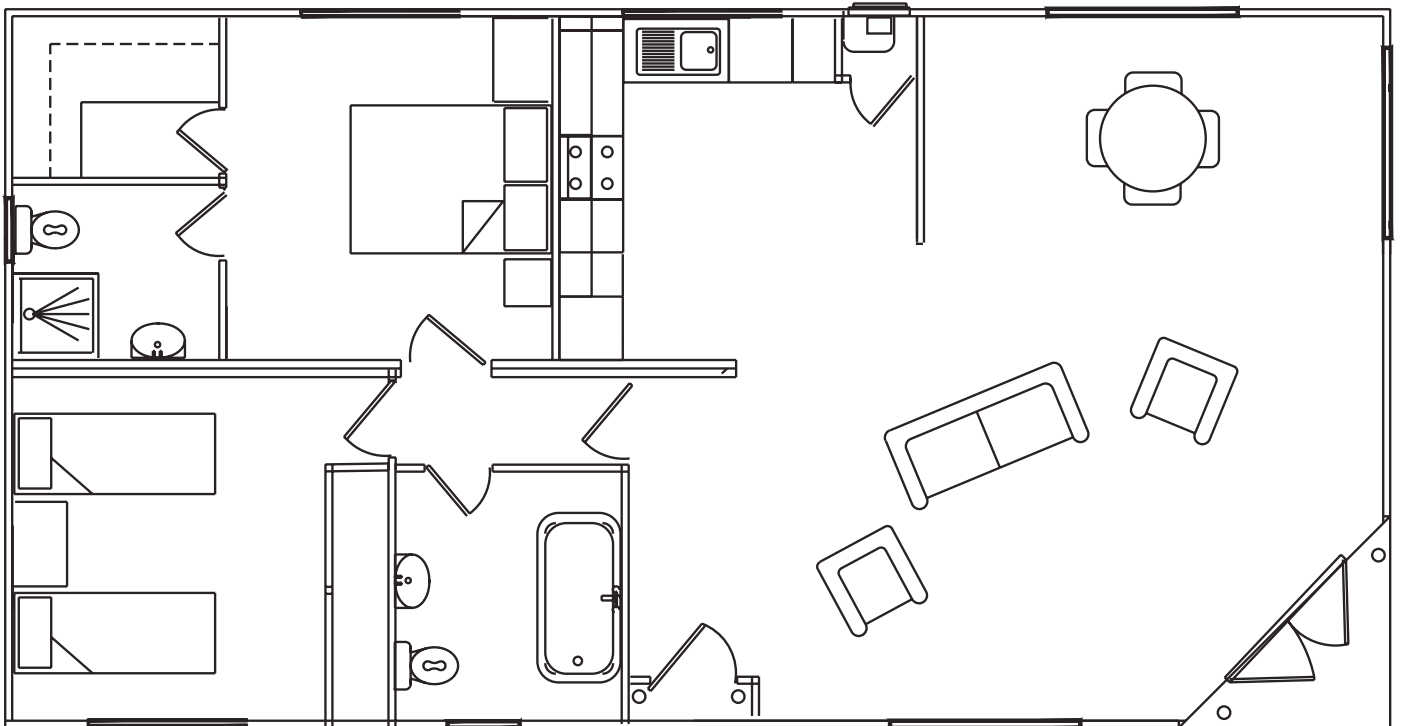

Forest Lodge

36' x 20' 2 Bedroom

40' x 20' 2 Bedroom

Forest Lodge

42' x 20' 2 Bedroom

Forest Lodge Executive

36' x 20' 2 Bedroom

40' x 20' 2 Bedroom

Forest Lodge Executive

44' x 20' 2 Bedroom

Forest Lodge Special

36' x 20' 2 Bedroom

40' x 20' 2 Bedroom

Forest Lodge Special

42' x 20' 2 Bedroom

43' x 22' 2 Bedroom

Silverton Lodge

38' x 20' 2 Bedroom

40' x 20' 2 Bedroom

Silverton Lodge

44' x 20' 2 Bedroom

45' x 20' 2 Bedroom

Sycamore Lodge

42' x 20' 2 Bedroom

44' x 20' 2 Bedroom

Sycamore Lodge

46' x 20' 3 Bedroom

48' x 20' 2 Bedroom

Sycamore Lodge

50' x 22' 3 Bedroom

Westcountry Lodge

38' x 20' 2 Bedroom