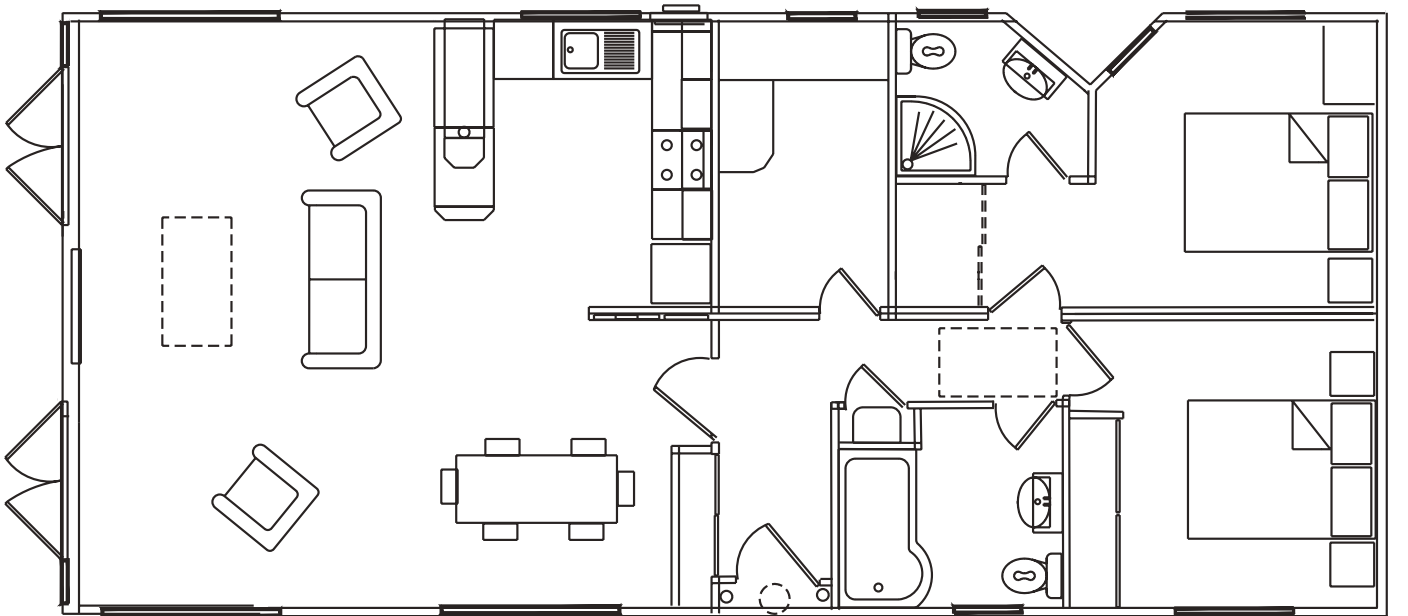

Forest Lodge Executive

44' x 20' 2 Bedroom

Forest Lodge Special

36' x 20' 2 Bedroom

40' x 20' 2 Bedroom

Forest Lodge Special

42' x 20' 2 Bedroom

43' x 22' 2 Bedroom

Silverton Lodge

38' x 20' 2 Bedroom

40' x 20' 2 Bedroom

Silverton Lodge

44' x 20' 2 Bedroom

45' x 20' 2 Bedroom

Sycamore Lodge

42' x 20' 2 Bedroom

44' x 20' 2 Bedroom

Sycamore Lodge

46' x 20' 3 Bedroom

48' x 20' 2 Bedroom

Sycamore Lodge

50' x 22' 3 Bedroom

Westcountry Lodge

38' x 20' 2 Bedroom

40' x 20' 2 Bedroom

Westcountry Lodge

42' x 20' 2 Bedroom