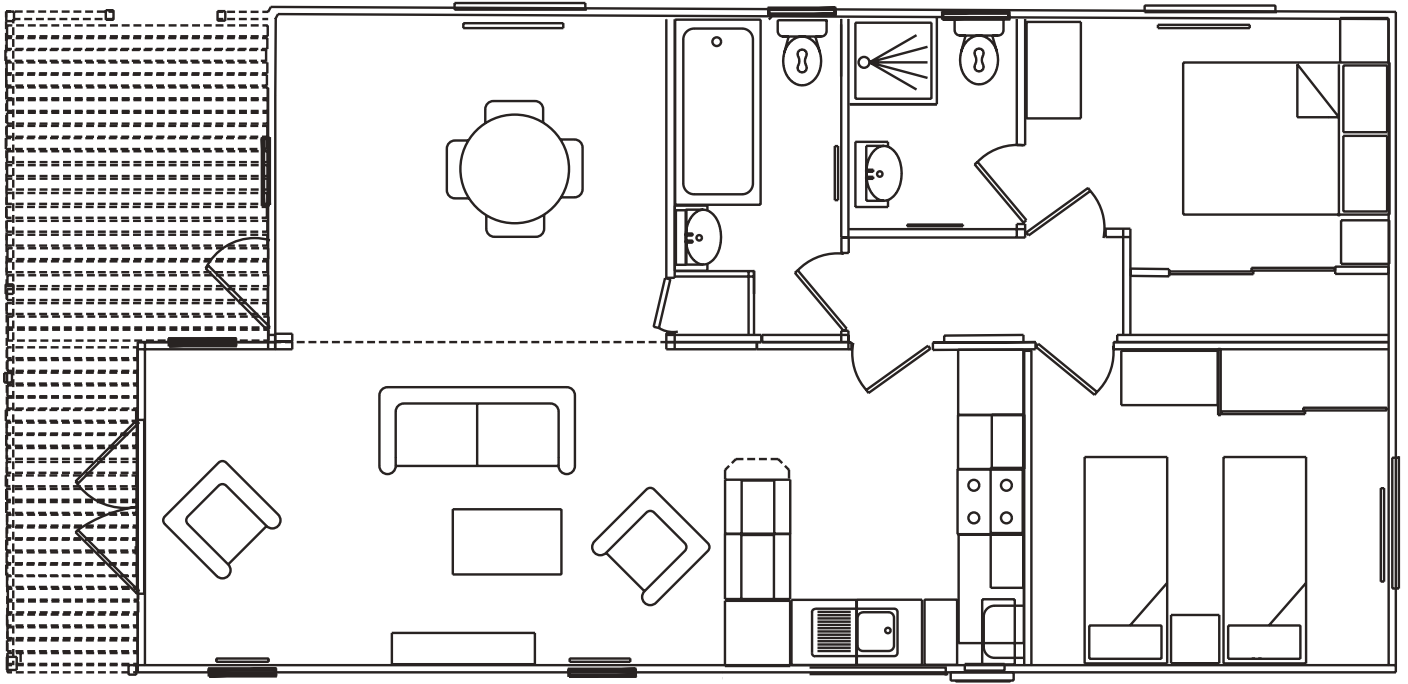

Forest Lodge Executive

44' x 20' 2 Bedroom

Forest Lodge Special

36' x 20' 2 Bedroom

40' x 20' 2 Bedroom

Forest Lodge Special

42' x 20' 2 Bedroom

43' x 22' 2 Bedroom

Silverton Lodge

38' x 20' 2 Bedroom

40' x 20' 2 Bedroom

Silverton Lodge

44' x 20' 2 Bedroom

45' x 20' 2 Bedroom

Sycamore Lodge

42' x 20' 2 Bedroom

44' x 20' 2 Bedroom

Sycamore Lodge

46' x 20' 3 Bedroom

48' x 20' 2 Bedroom

Sycamore Lodge

50' x 22' 3 Bedroom

Westcountry Lodge

38' x 20' 2 Bedroom

40' x 20' 2 Bedroom

Westcountry Lodge

42' x 20' 2 Bedroom