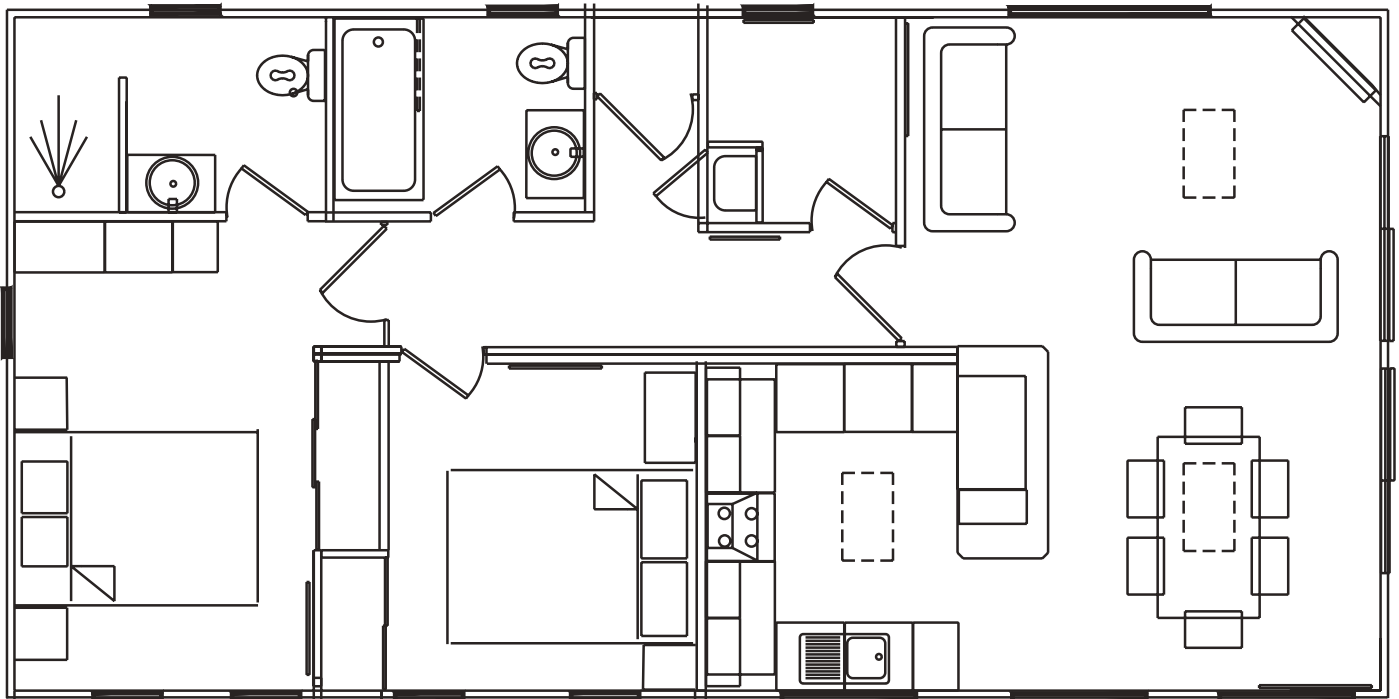

Forest Lodge

36' x 20' 2 Bedroom

40' x 20' 2 Bedroom

Forest Lodge

42' x 20' 2 Bedroom

Forest Lodge Executive

36' x 20' 2 Bedroom

40' x 20' 2 Bedroom

Forest Lodge Executive

44' x 20' 2 Bedroom

Forest Lodge Special

36' x 20' 2 Bedroom

40' x 20' 2 Bedroom

Forest Lodge Special

42' x 20' 2 Bedroom

43' x 22' 2 Bedroom

Silverton Lodge

38' x 20' 2 Bedroom

40' x 20' 2 Bedroom

Silverton Lodge

44' x 20' 2 Bedroom

45' x 20' 2 Bedroom

Sycamore Lodge

42' x 20' 2 Bedroom

44' x 20' 2 Bedroom

Sycamore Lodge

46' x 20' 3 Bedroom

48' x 20' 2 Bedroom

Sycamore Lodge

50' x 22' 3 Bedroom

Westcountry Lodge

38' x 20' 2 Bedroom