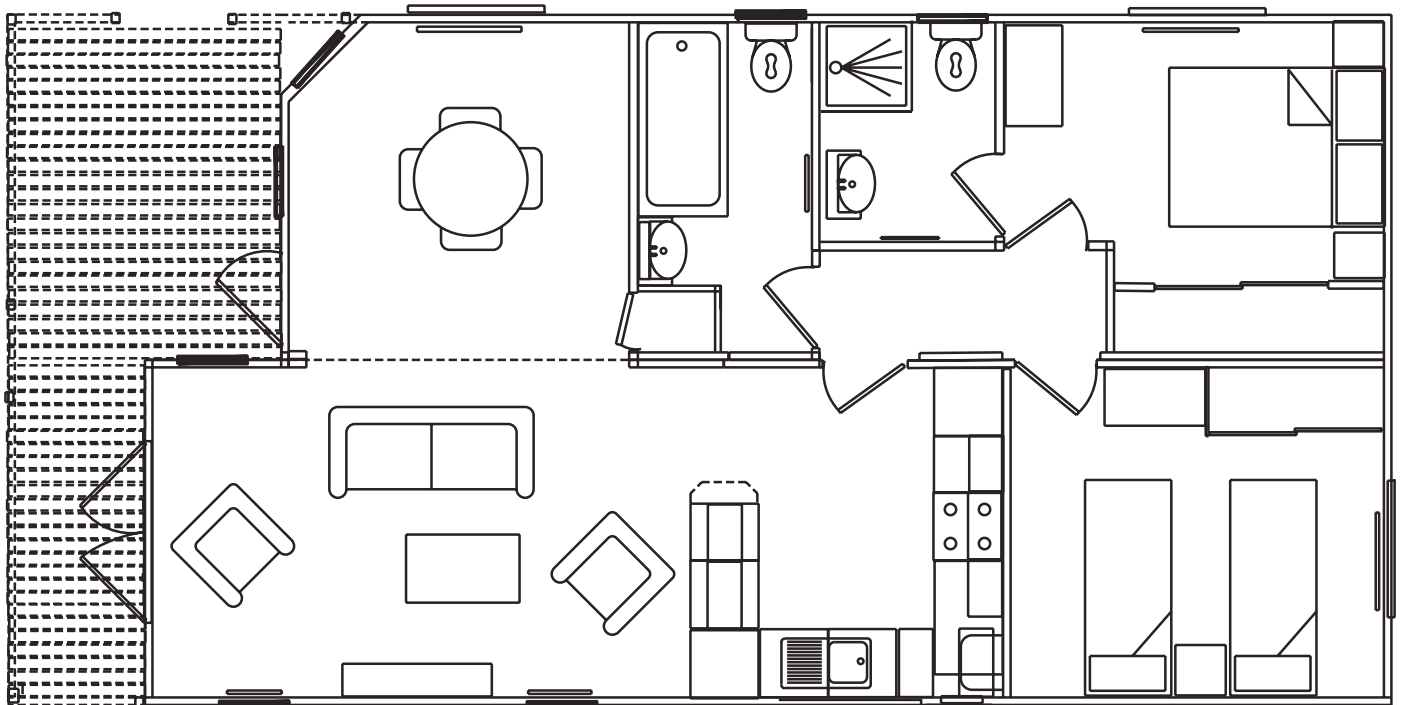

Forest Lodge Executive

44' x 20' 2 Bedroom

Forest Lodge Special

36' x 20' 2 Bedroom

40' x 20' 2 Bedroom

Forest Lodge Special

42' x 20' 2 Bedroom

43' x 22' 2 Bedroom

Silverton Lodge

38' x 20' 2 Bedroom

40' x 20' 2 Bedroom

Silverton Lodge

44' x 20' 2 Bedroom

45' x 20' 2 Bedroom

Sycamore Lodge

42' x 20' 2 Bedroom

44' x 20' 2 Bedroom

Sycamore Lodge

46' x 20' 3 Bedroom

48' x 20' 2 Bedroom

Sycamore Lodge

50' x 22' 3 Bedroom

Westcountry Lodge

38' x 20' 2 Bedroom

40' x 20' 2 Bedroom

Westcountry Lodge

42' x 20' 2 Bedroom