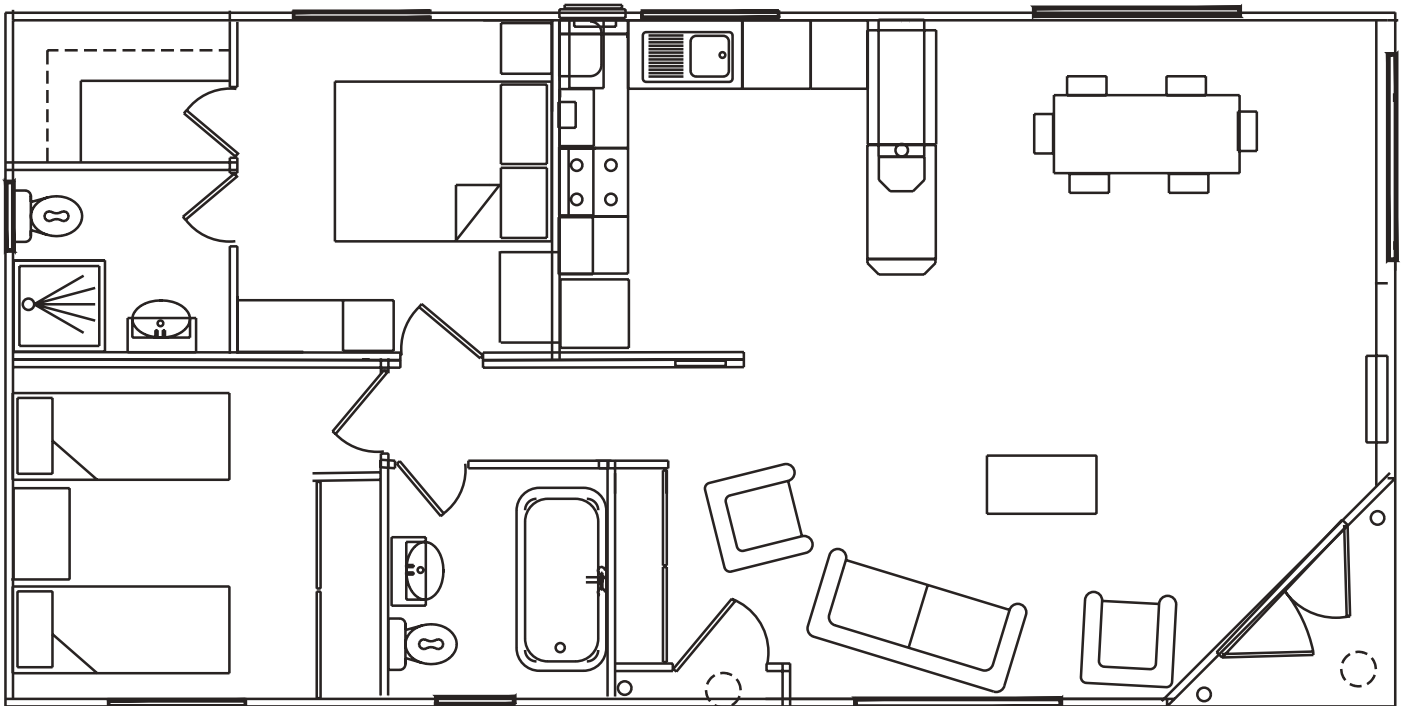

Forest Lodge

36' x 20' 2 Bedroom

40' x 20' 2 Bedroom

Forest Lodge

42' x 20' 2 Bedroom

Forest Lodge Executive

36' x 20' 2 Bedroom

40' x 20' 2 Bedroom

Forest Lodge Executive

44' x 20' 2 Bedroom

Forest Lodge Special

36' x 20' 2 Bedroom

40' x 20' 2 Bedroom

Forest Lodge Special

42' x 20' 2 Bedroom

43' x 22' 2 Bedroom

Silverton Lodge

38' x 20' 2 Bedroom

40' x 20' 2 Bedroom

Silverton Lodge

44' x 20' 2 Bedroom

45' x 20' 2 Bedroom

Sycamore Lodge

42' x 20' 2 Bedroom

44' x 20' 2 Bedroom

Sycamore Lodge

46' x 20' 3 Bedroom

48' x 20' 2 Bedroom

Sycamore Lodge

50' x 22' 3 Bedroom

Westcountry Lodge

38' x 20' 2 Bedroom