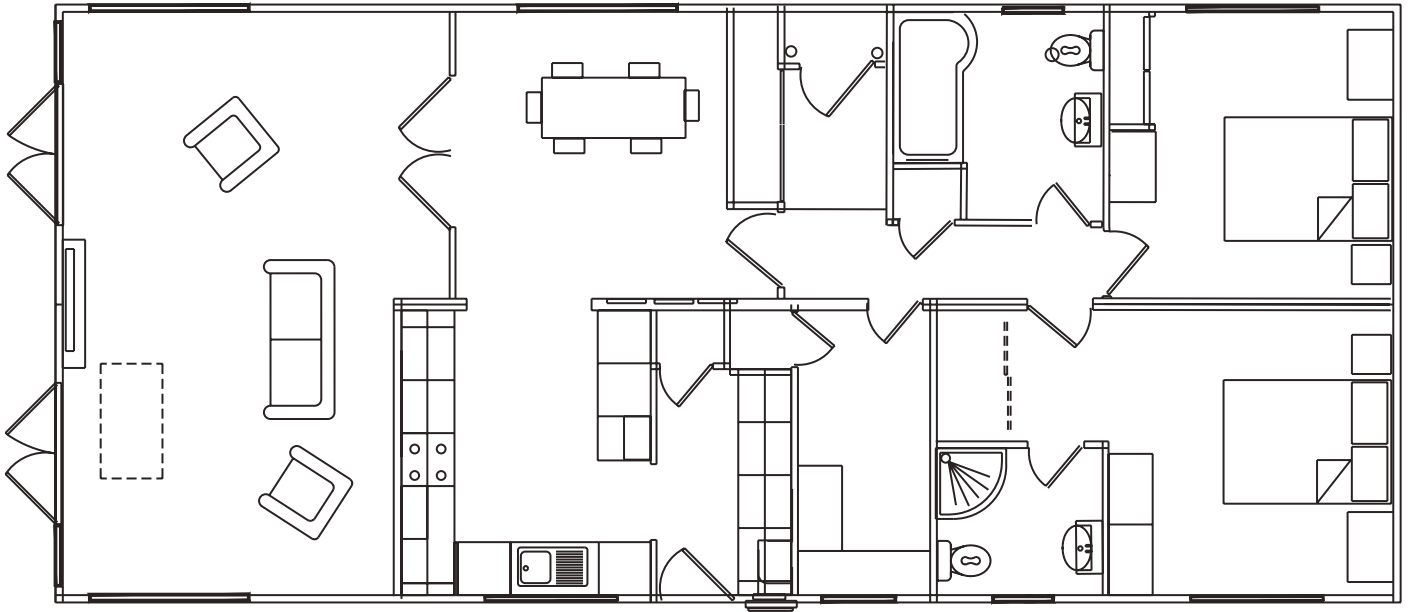

Forest Lodge Executive

44' x 20' 2 Bedroom

Forest Lodge Special

36' x 20' 2 Bedroom

40' x 20' 2 Bedroom

Forest Lodge Special

42' x 20' 2 Bedroom

43' x 22' 2 Bedroom

Silverton Lodge

38' x 20' 2 Bedroom

40' x 20' 2 Bedroom

Silverton Lodge

44' x 20' 2 Bedroom

45' x 20' 2 Bedroom

Sycamore Lodge

42' x 20' 2 Bedroom

44' x 20' 2 Bedroom

Sycamore Lodge

46' x 20' 3 Bedroom

48' x 20' 2 Bedroom

Sycamore Lodge

50' x 22' 3 Bedroom

Westcountry Lodge

38' x 20' 2 Bedroom

40' x 20' 2 Bedroom

Westcountry Lodge

42' x 20' 2 Bedroom