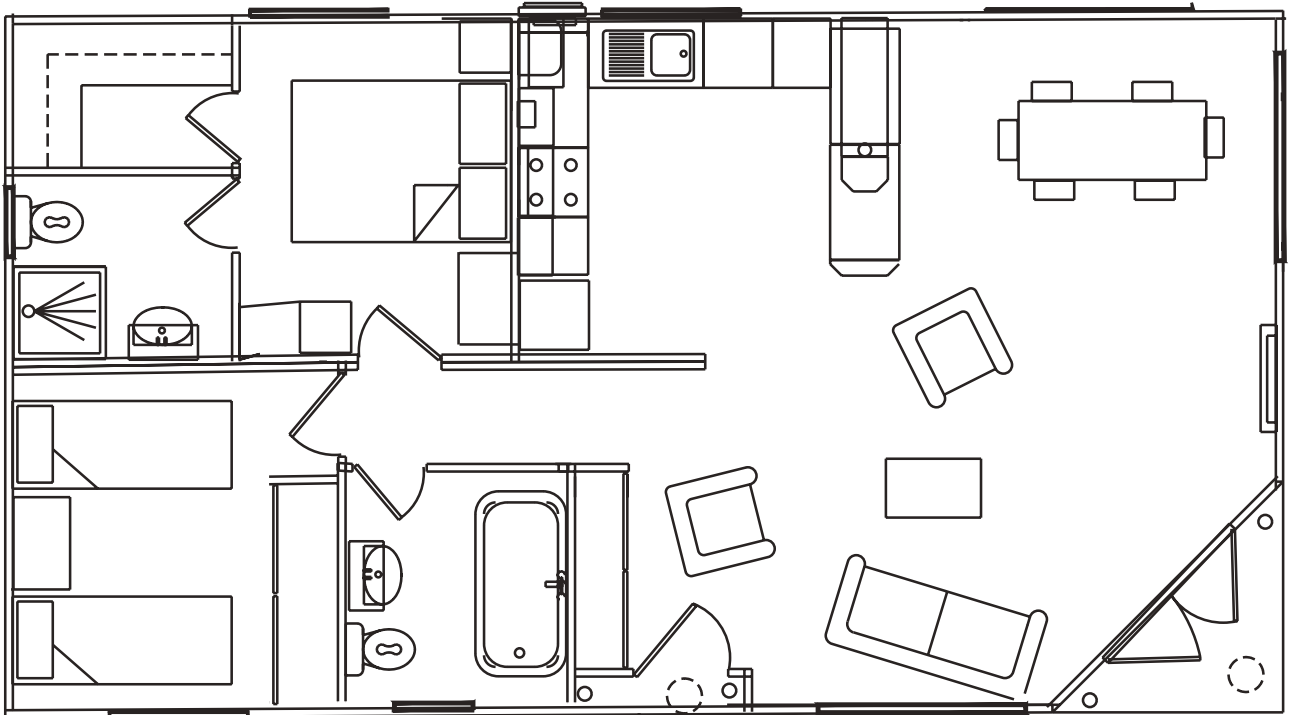

Forest Lodge

36' x 20' 2 Bedroom

40' x 20' 2 Bedroom

Forest Lodge

42' x 20' 2 Bedroom

Forest Lodge Executive

36' x 20' 2 Bedroom

40' x 20' 2 Bedroom

Forest Lodge Executive

44' x 20' 2 Bedroom

Forest Lodge Special

36' x 20' 2 Bedroom

40' x 20' 2 Bedroom

Forest Lodge Special

42' x 20' 2 Bedroom

43' x 22' 2 Bedroom

Silverton Lodge

38' x 20' 2 Bedroom

40' x 20' 2 Bedroom

Silverton Lodge

44' x 20' 2 Bedroom

45' x 20' 2 Bedroom

Sycamore Lodge

42' x 20' 2 Bedroom

44' x 20' 2 Bedroom

Sycamore Lodge

46' x 20' 3 Bedroom

48' x 20' 2 Bedroom

Sycamore Lodge

50' x 22' 3 Bedroom

Westcountry Lodge

38' x 20' 2 Bedroom