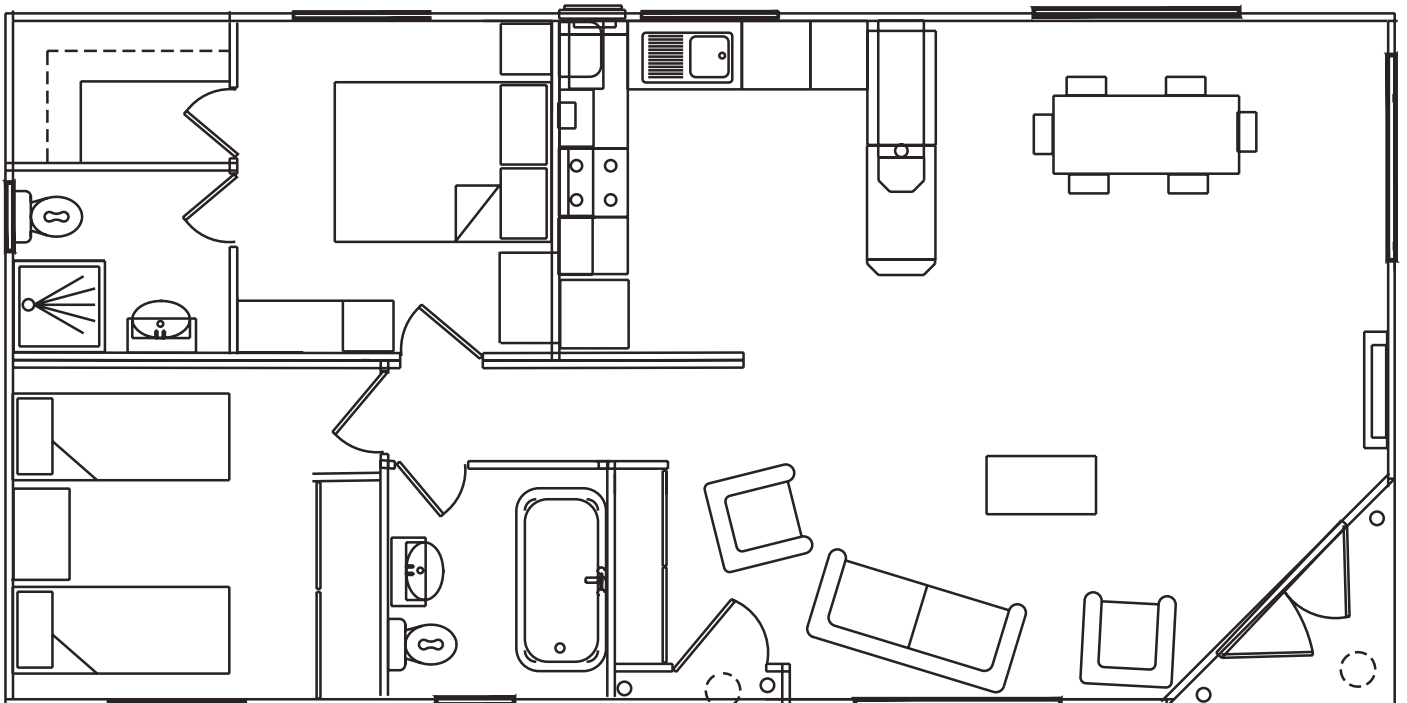

Forest Lodge

36' x 20' 2 Bedroom

40' x 20' 2 Bedroom

Forest Lodge

42' x 20' 2 Bedroom

Forest Lodge Executive

36' x 20' 2 Bedroom

40' x 20' 2 Bedroom

Forest Lodge Executive

44' x 20' 2 Bedroom

Forest Lodge Special

36' x 20' 2 Bedroom

40' x 20' 2 Bedroom

Forest Lodge Special

42' x 20' 2 Bedroom

43' x 22' 2 Bedroom

Silverton Lodge

38' x 20' 2 Bedroom

40' x 20' 2 Bedroom

Silverton Lodge

44' x 20' 2 Bedroom

45' x 20' 2 Bedroom

Sycamore Lodge

42' x 20' 2 Bedroom

44' x 20' 2 Bedroom

Sycamore Lodge

46' x 20' 3 Bedroom

48' x 20' 2 Bedroom

Sycamore Lodge

50' x 22' 3 Bedroom

Westcountry Lodge

38' x 20' 2 Bedroom