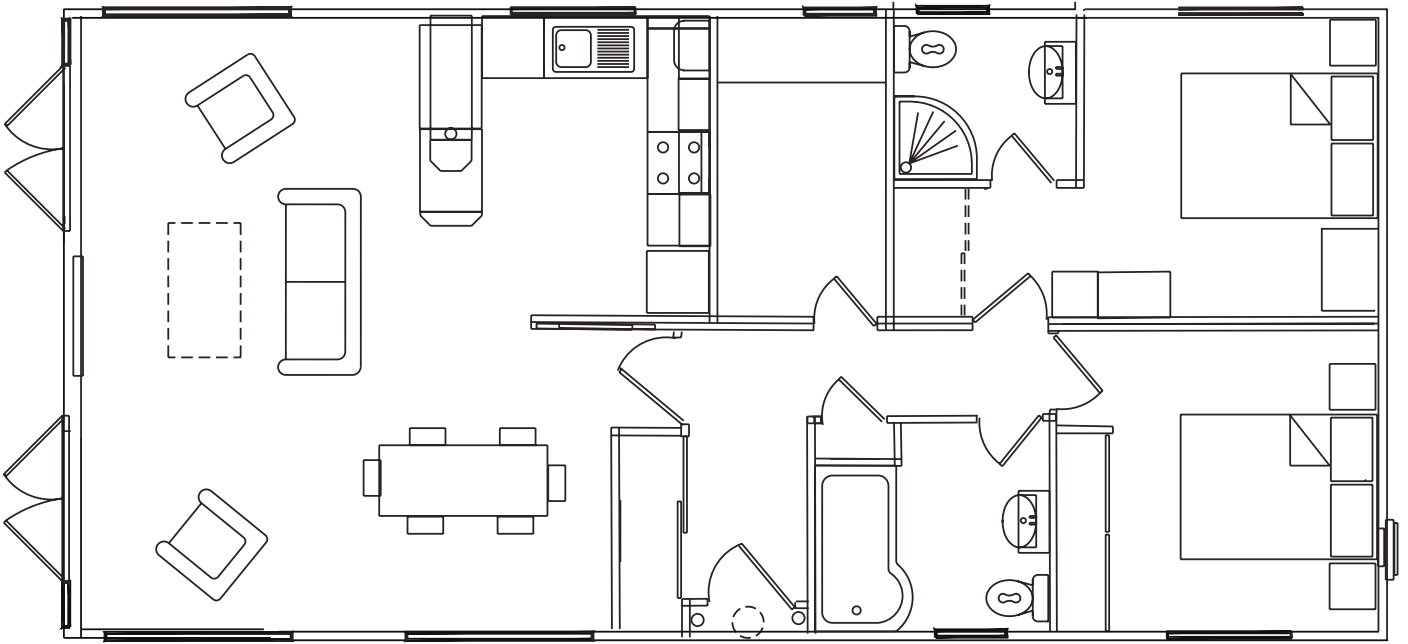

Forest Lodge Executive

44' x 20' 2 Bedroom

Forest Lodge Special

36' x 20' 2 Bedroom

40' x 20' 2 Bedroom

Forest Lodge Special

42' x 20' 2 Bedroom

43' x 22' 2 Bedroom

Silverton Lodge

38' x 20' 2 Bedroom

40' x 20' 2 Bedroom

Silverton Lodge

44' x 20' 2 Bedroom

45' x 20' 2 Bedroom

Sycamore Lodge

42' x 20' 2 Bedroom

44' x 20' 2 Bedroom

Sycamore Lodge

46' x 20' 3 Bedroom

48' x 20' 2 Bedroom

Sycamore Lodge

50' x 22' 3 Bedroom

Westcountry Lodge

38' x 20' 2 Bedroom

40' x 20' 2 Bedroom

Westcountry Lodge

42' x 20' 2 Bedroom