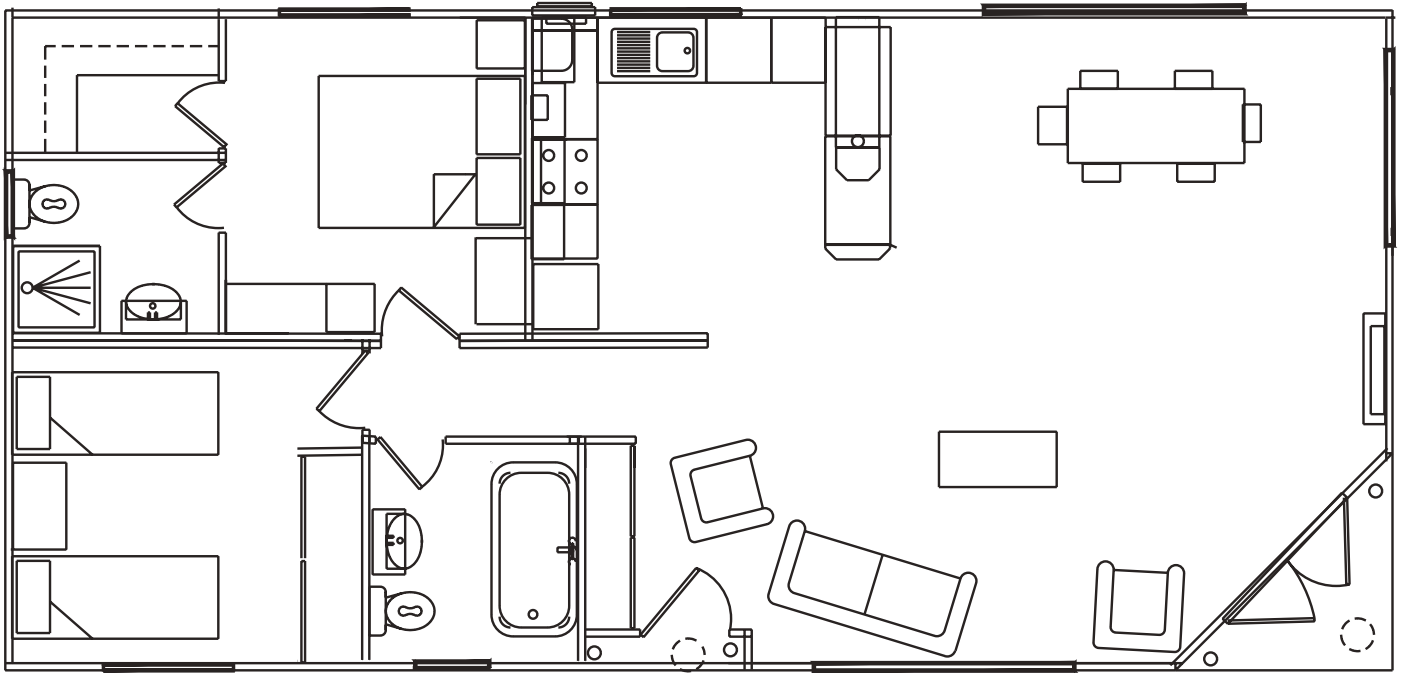

Forest Lodge

36' x 20' 2 Bedroom

40' x 20' 2 Bedroom

Forest Lodge

42' x 20' 2 Bedroom

Forest Lodge Executive

36' x 20' 2 Bedroom

40' x 20' 2 Bedroom

Forest Lodge Executive

44' x 20' 2 Bedroom

Forest Lodge Special

36' x 20' 2 Bedroom

40' x 20' 2 Bedroom

Forest Lodge Special

42' x 20' 2 Bedroom

43' x 22' 2 Bedroom

Silverton Lodge

38' x 20' 2 Bedroom

40' x 20' 2 Bedroom

Silverton Lodge

44' x 20' 2 Bedroom

45' x 20' 2 Bedroom

Sycamore Lodge

42' x 20' 2 Bedroom

44' x 20' 2 Bedroom

Sycamore Lodge

46' x 20' 3 Bedroom

48' x 20' 2 Bedroom

Sycamore Lodge

50' x 22' 3 Bedroom

Westcountry Lodge

38' x 20' 2 Bedroom