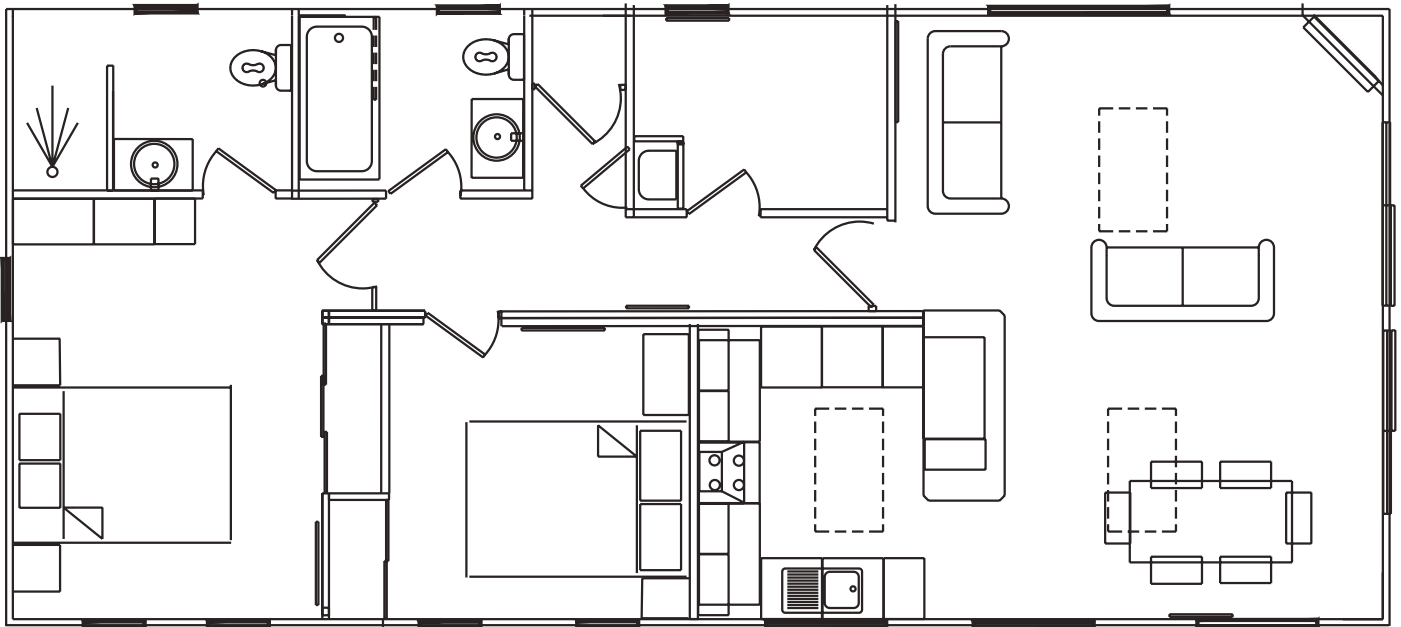

Forest Lodge Executive

44' x 20' 2 Bedroom

Forest Lodge Special

36' x 20' 2 Bedroom

40' x 20' 2 Bedroom

Forest Lodge Special

42' x 20' 2 Bedroom

43' x 22' 2 Bedroom

Silverton Lodge

38' x 20' 2 Bedroom

40' x 20' 2 Bedroom

Silverton Lodge

44' x 20' 2 Bedroom

45' x 20' 2 Bedroom

Sycamore Lodge

42' x 20' 2 Bedroom

44' x 20' 2 Bedroom

Sycamore Lodge

46' x 20' 3 Bedroom

48' x 20' 2 Bedroom

Sycamore Lodge

50' x 22' 3 Bedroom

Westcountry Lodge

38' x 20' 2 Bedroom

40' x 20' 2 Bedroom

Westcountry Lodge

42' x 20' 2 Bedroom