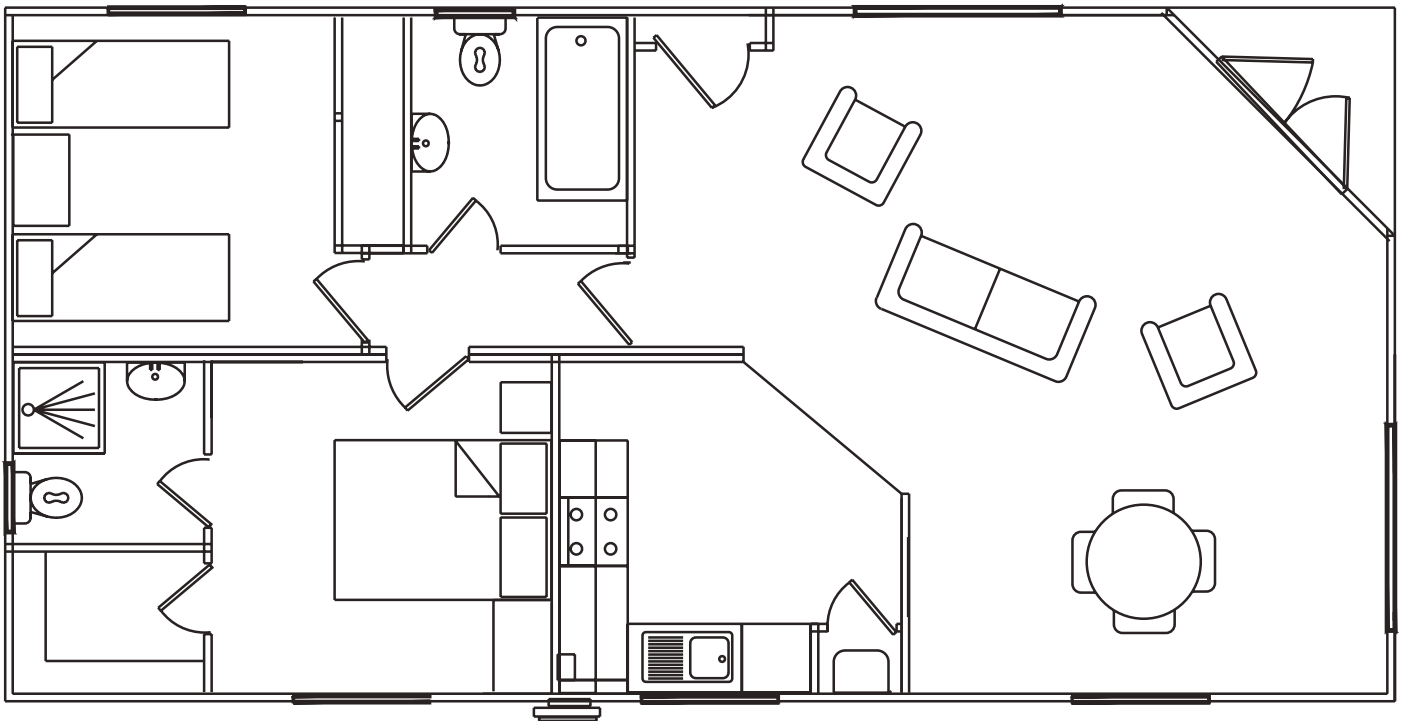

Forest Lodge

36' x 20' 2 Bedroom

40' x 20' 2 Bedroom

Forest Lodge

42' x 20' 2 Bedroom

Forest Lodge Executive

36' x 20' 2 Bedroom

40' x 20' 2 Bedroom

Forest Lodge Executive

44' x 20' 2 Bedroom

Forest Lodge Special

36' x 20' 2 Bedroom

40' x 20' 2 Bedroom

Forest Lodge Special

42' x 20' 2 Bedroom

43' x 22' 2 Bedroom

Silverton Lodge

38' x 20' 2 Bedroom

40' x 20' 2 Bedroom

Silverton Lodge

44' x 20' 2 Bedroom

45' x 20' 2 Bedroom

Sycamore Lodge

42' x 20' 2 Bedroom

44' x 20' 2 Bedroom

Sycamore Lodge

46' x 20' 3 Bedroom

48' x 20' 2 Bedroom

Sycamore Lodge

50' x 22' 3 Bedroom

Westcountry Lodge

38' x 20' 2 Bedroom