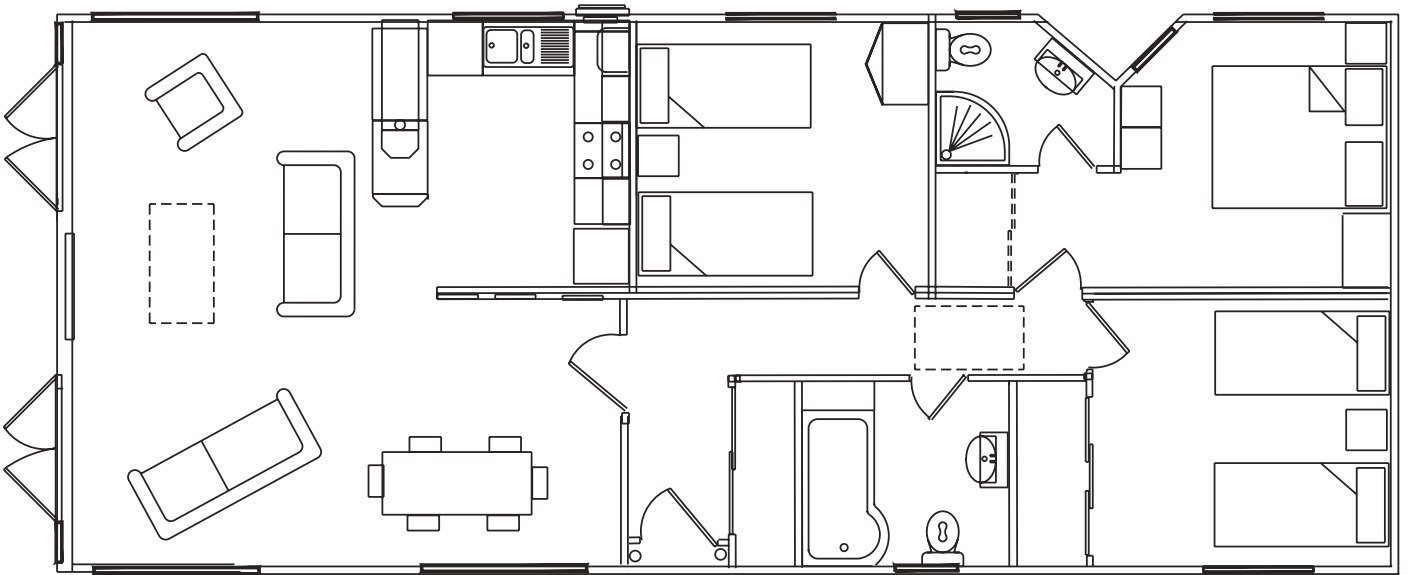

Forest Lodge Executive

44' x 20' 2 Bedroom

Forest Lodge Special

36' x 20' 2 Bedroom

40' x 20' 2 Bedroom

Forest Lodge Special

42' x 20' 2 Bedroom

43' x 22' 2 Bedroom

Silverton Lodge

38' x 20' 2 Bedroom

40' x 20' 2 Bedroom

Silverton Lodge

44' x 20' 2 Bedroom

45' x 20' 2 Bedroom

Sycamore Lodge

42' x 20' 2 Bedroom

44' x 20' 2 Bedroom

Sycamore Lodge

46' x 20' 3 Bedroom

48' x 20' 2 Bedroom

Sycamore Lodge

50' x 22' 3 Bedroom

Westcountry Lodge

38' x 20' 2 Bedroom

40' x 20' 2 Bedroom

Westcountry Lodge

42' x 20' 2 Bedroom