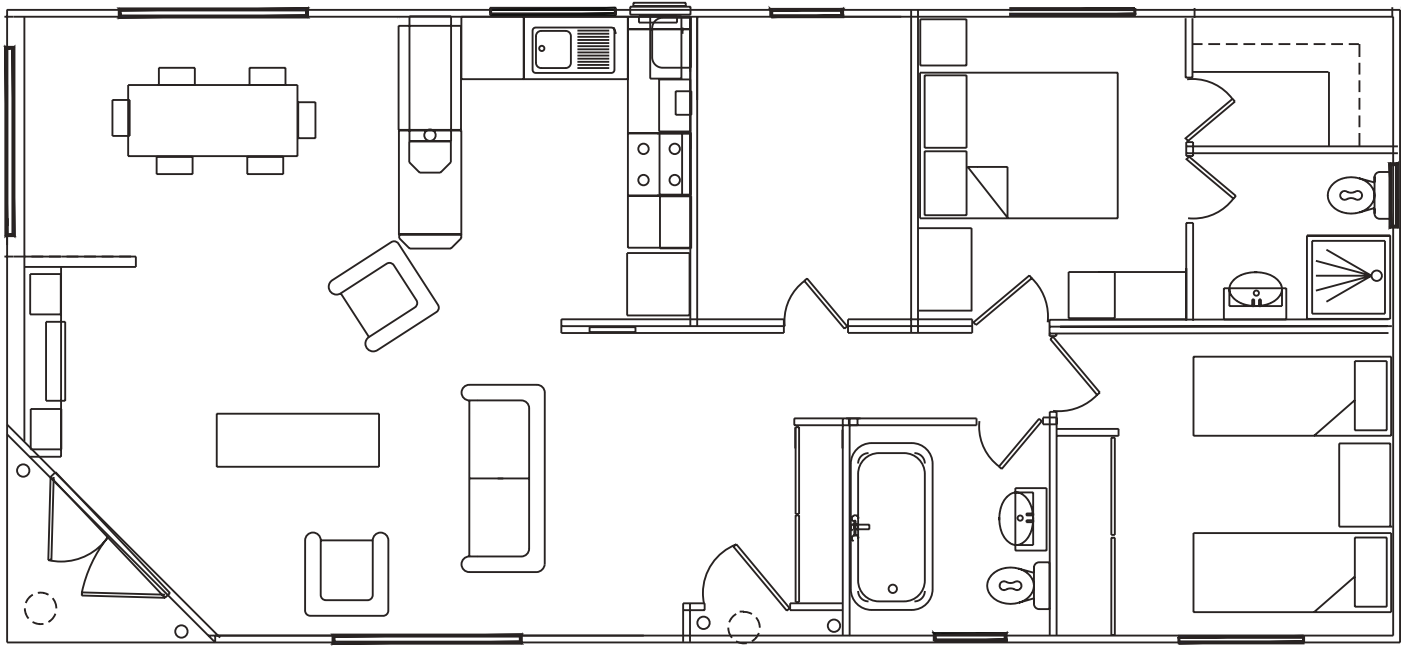

Forest Lodge

36' x 20' 2 Bedroom

40' x 20' 2 Bedroom

Forest Lodge

42' x 20' 2 Bedroom

Forest Lodge Executive

36' x 20' 2 Bedroom

40' x 20' 2 Bedroom

Forest Lodge Executive

44' x 20' 2 Bedroom

Forest Lodge Special

36' x 20' 2 Bedroom

40' x 20' 2 Bedroom

Forest Lodge Special

42' x 20' 2 Bedroom

43' x 22' 2 Bedroom

Silverton Lodge

38' x 20' 2 Bedroom

40' x 20' 2 Bedroom

Silverton Lodge

44' x 20' 2 Bedroom

45' x 20' 2 Bedroom

Sycamore Lodge

42' x 20' 2 Bedroom

44' x 20' 2 Bedroom

Sycamore Lodge

46' x 20' 3 Bedroom

48' x 20' 2 Bedroom

Sycamore Lodge

50' x 22' 3 Bedroom

Westcountry Lodge

38' x 20' 2 Bedroom