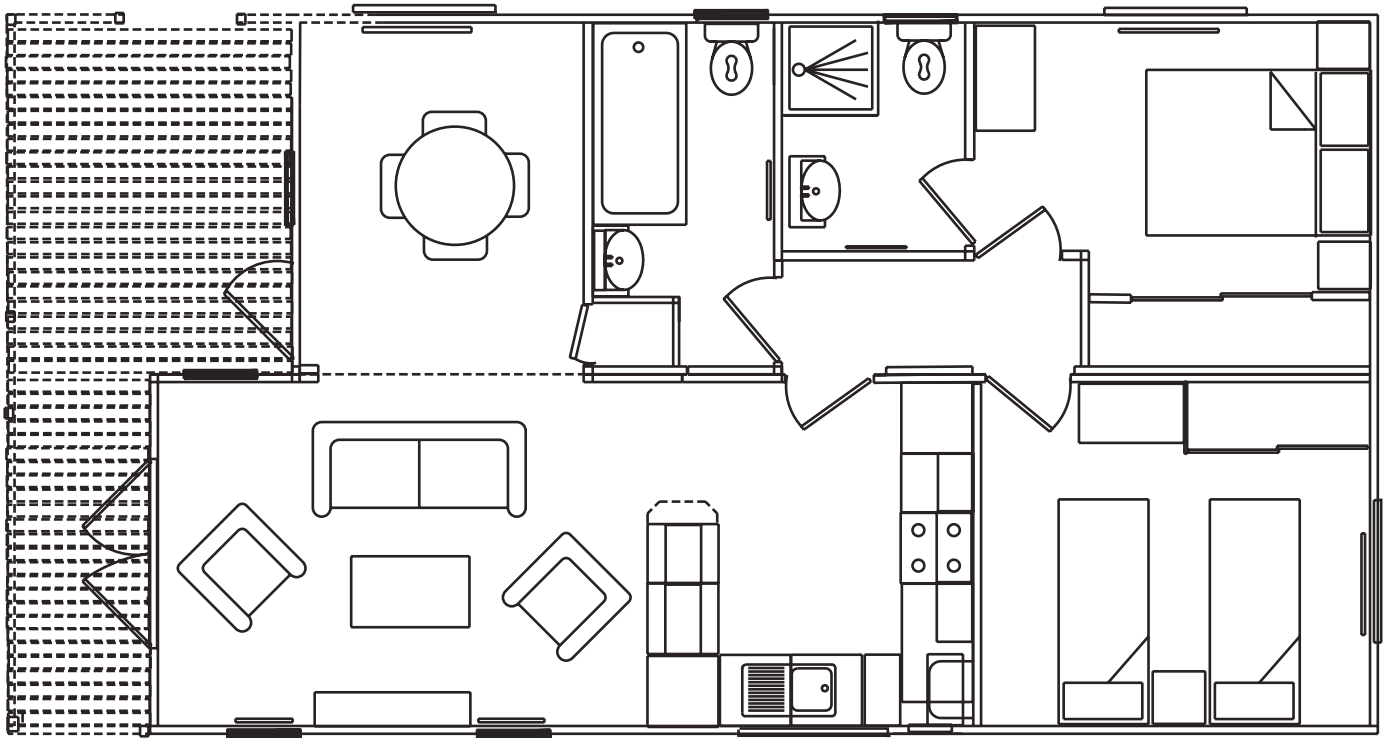

Forest Lodge Executive

44' x 20' 2 Bedroom

Forest Lodge Special

36' x 20' 2 Bedroom

40' x 20' 2 Bedroom

Forest Lodge Special

42' x 20' 2 Bedroom

43' x 22' 2 Bedroom

Silverton Lodge

38' x 20' 2 Bedroom

40' x 20' 2 Bedroom

Silverton Lodge

44' x 20' 2 Bedroom

45' x 20' 2 Bedroom

Sycamore Lodge

42' x 20' 2 Bedroom

44' x 20' 2 Bedroom

Sycamore Lodge

46' x 20' 3 Bedroom

48' x 20' 2 Bedroom

Sycamore Lodge

50' x 22' 3 Bedroom

Westcountry Lodge

38' x 20' 2 Bedroom

40' x 20' 2 Bedroom

Westcountry Lodge

42' x 20' 2 Bedroom