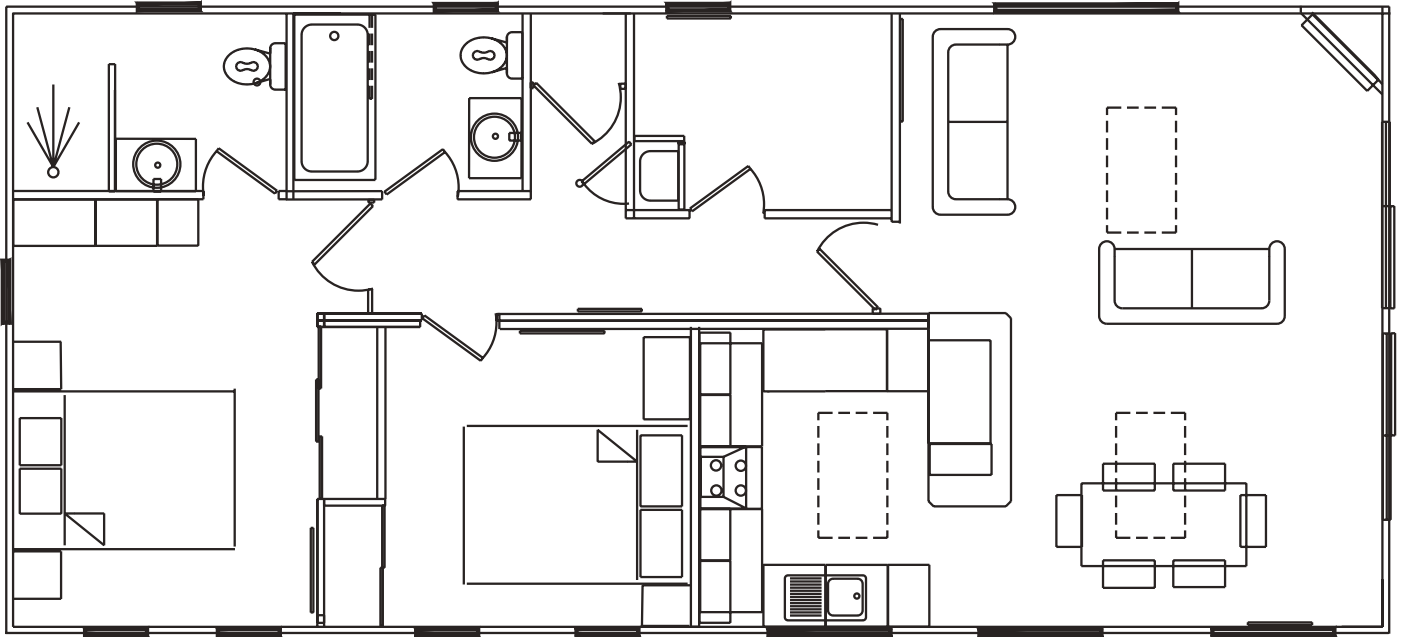

Forest Lodge Executive

44' x 20' 2 Bedroom

Forest Lodge Special

36' x 20' 2 Bedroom

40' x 20' 2 Bedroom

Forest Lodge Special

42' x 20' 2 Bedroom

43' x 22' 2 Bedroom

Silverton Lodge

38' x 20' 2 Bedroom

40' x 20' 2 Bedroom

Silverton Lodge

44' x 20' 2 Bedroom

45' x 20' 2 Bedroom

Sycamore Lodge

42' x 20' 2 Bedroom

44' x 20' 2 Bedroom

Sycamore Lodge

46' x 20' 3 Bedroom

48' x 20' 2 Bedroom

Sycamore Lodge

50' x 22' 3 Bedroom

Westcountry Lodge

38' x 20' 2 Bedroom

40' x 20' 2 Bedroom

Westcountry Lodge

42' x 20' 2 Bedroom