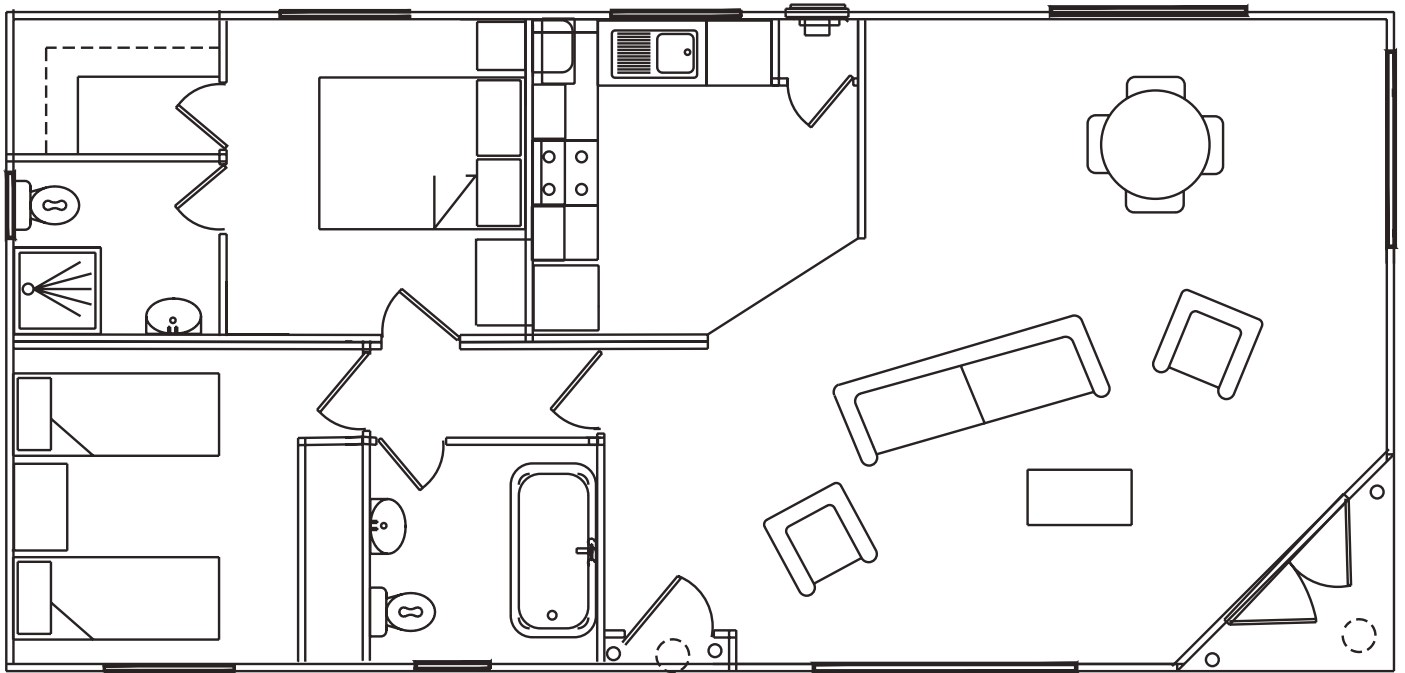

Forest Lodge

36' x 20' 2 Bedroom

40' x 20' 2 Bedroom

Forest Lodge

42' x 20' 2 Bedroom

Forest Lodge Executive

36' x 20' 2 Bedroom

40' x 20' 2 Bedroom

Forest Lodge Executive

44' x 20' 2 Bedroom

Forest Lodge Special

36' x 20' 2 Bedroom

40' x 20' 2 Bedroom

Forest Lodge Special

42' x 20' 2 Bedroom

43' x 22' 2 Bedroom

Silverton Lodge

38' x 20' 2 Bedroom

40' x 20' 2 Bedroom

Silverton Lodge

44' x 20' 2 Bedroom

45' x 20' 2 Bedroom

Sycamore Lodge

42' x 20' 2 Bedroom

44' x 20' 2 Bedroom

Sycamore Lodge

46' x 20' 3 Bedroom

48' x 20' 2 Bedroom

Sycamore Lodge

50' x 22' 3 Bedroom

Westcountry Lodge

38' x 20' 2 Bedroom